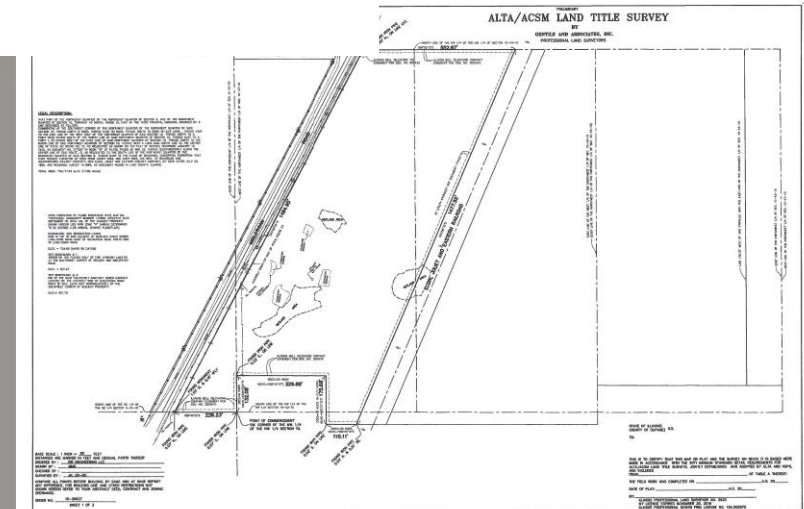

# Site Highlights

- +/- 19 Acres
- Currently Zoned Agriculture
- Rezoning for Residential
- Utilities along Midlothian Road
- Level Site with Minimum Wetlands
- New Single Home Developments along Midlothian Corridor and Old McHenry Roads