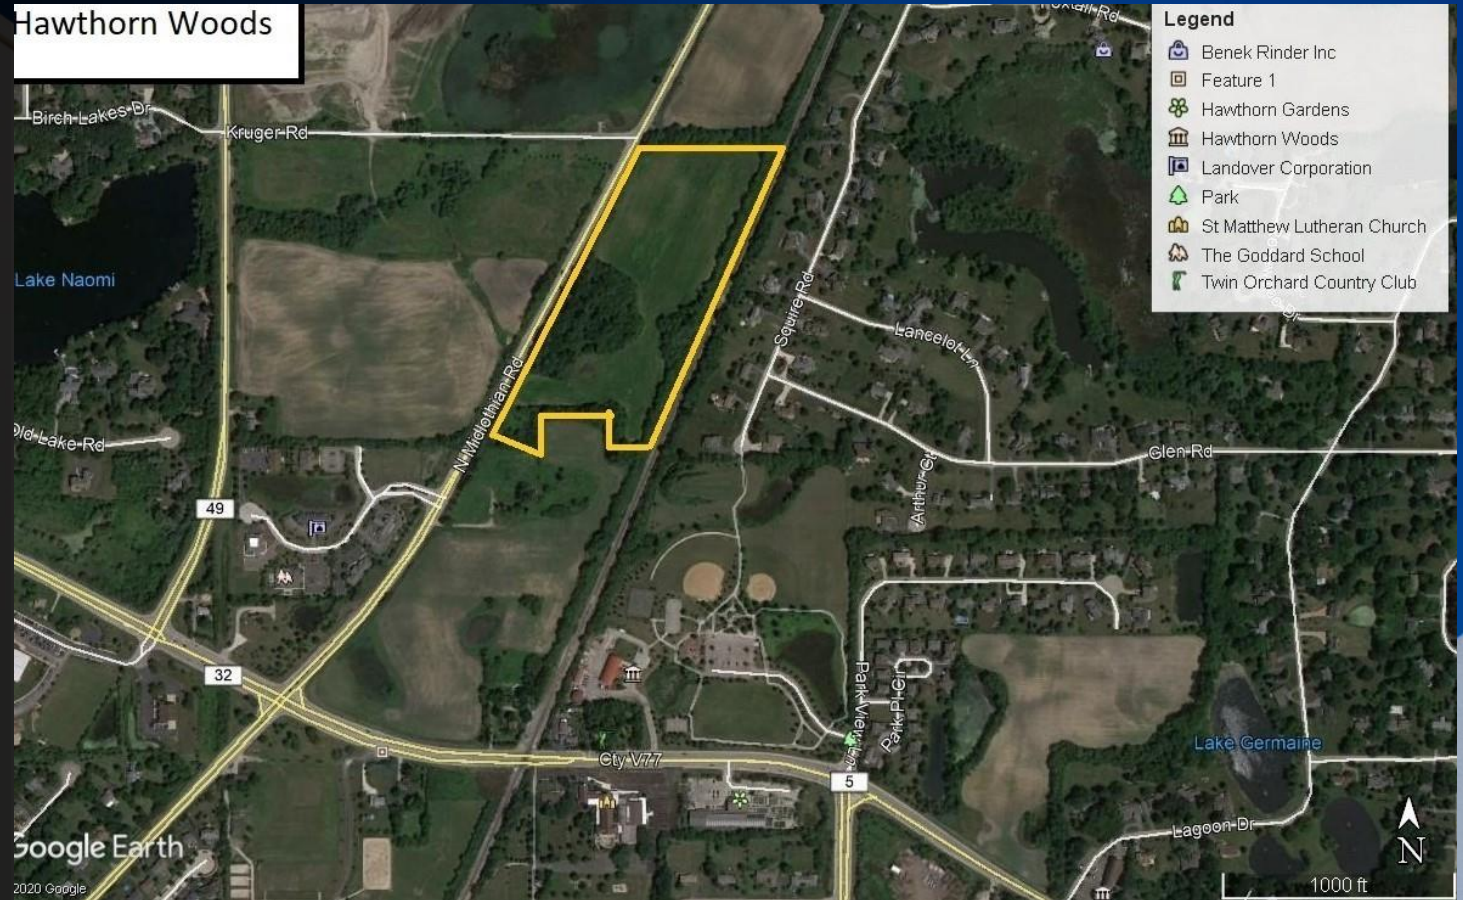

Midlothian Road, Hawthorn Woods, IL

Residential Land Site
For Sale: $850,000

Ron L Roberti
Senior Broker
847.651.0656
ron@resourcecommercial.net